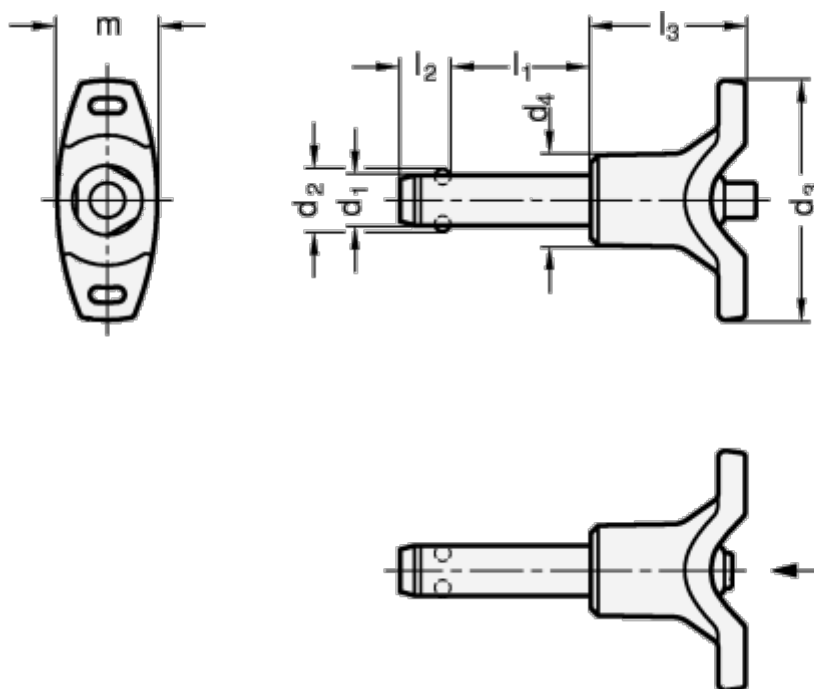

Article number: 2011381235

Description: E+G stainless steel-ball lock pin  
GN 113.8-12-35

## Measures

d1 = 12  
d2 = 14.5  
d3 = 58  
d4 = 24.0  
l1 = 35  
l2 = 10.6  
l3 = 36.5  
m = 27.5

Resilience (N) = 144